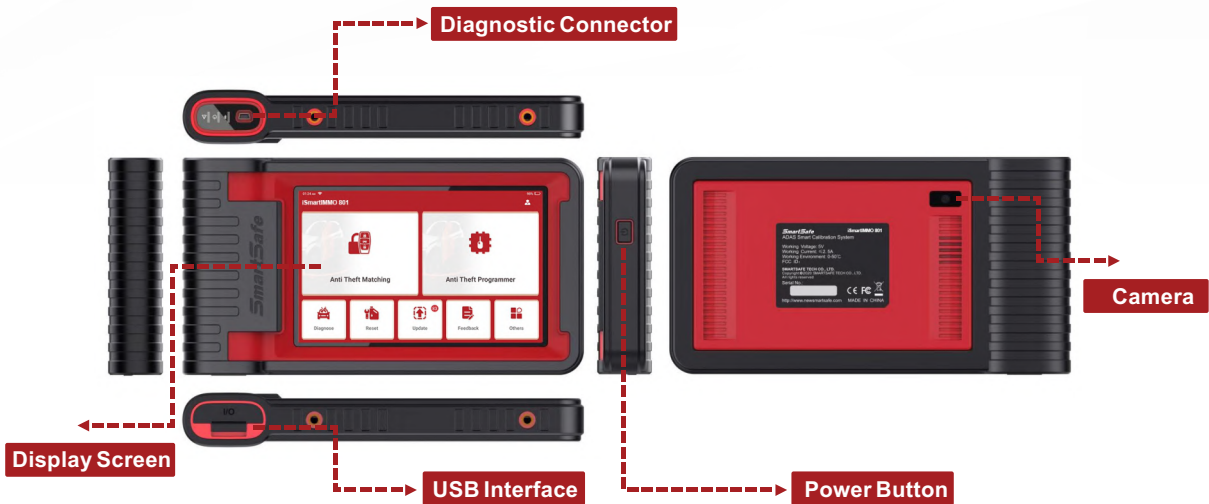

# Main Functions

Anti-theft  
Matching

Anti-theft  
Programmer

Diagnose

Reset

Update

Feedback